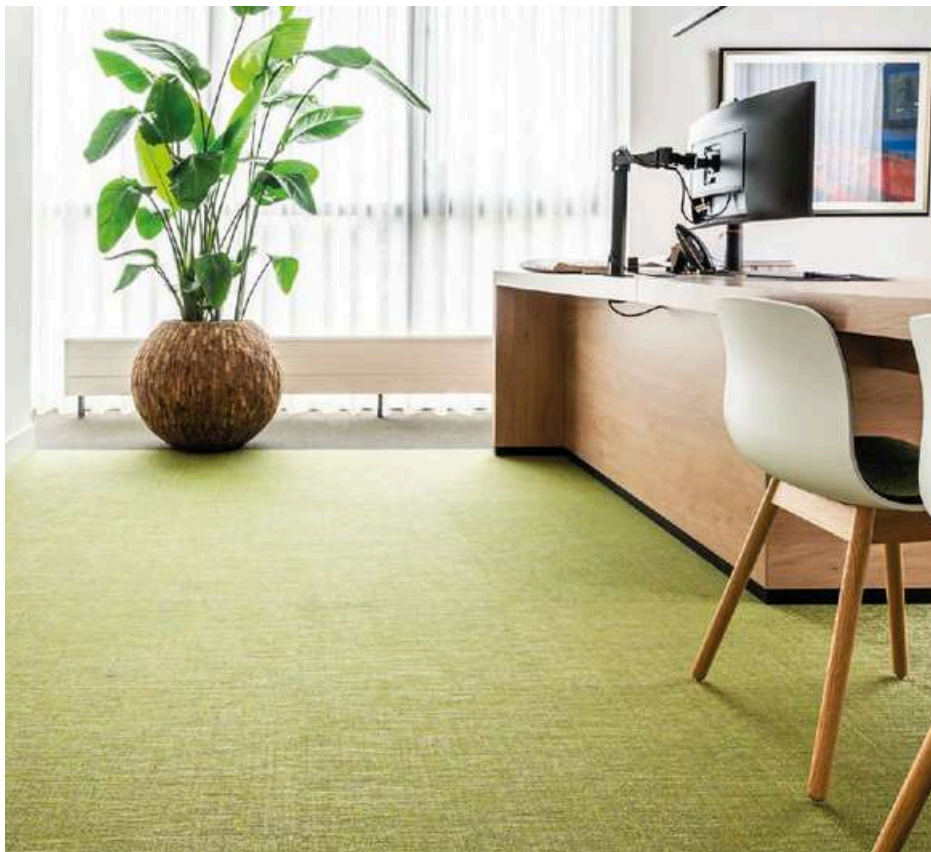

fair

fair Chloé